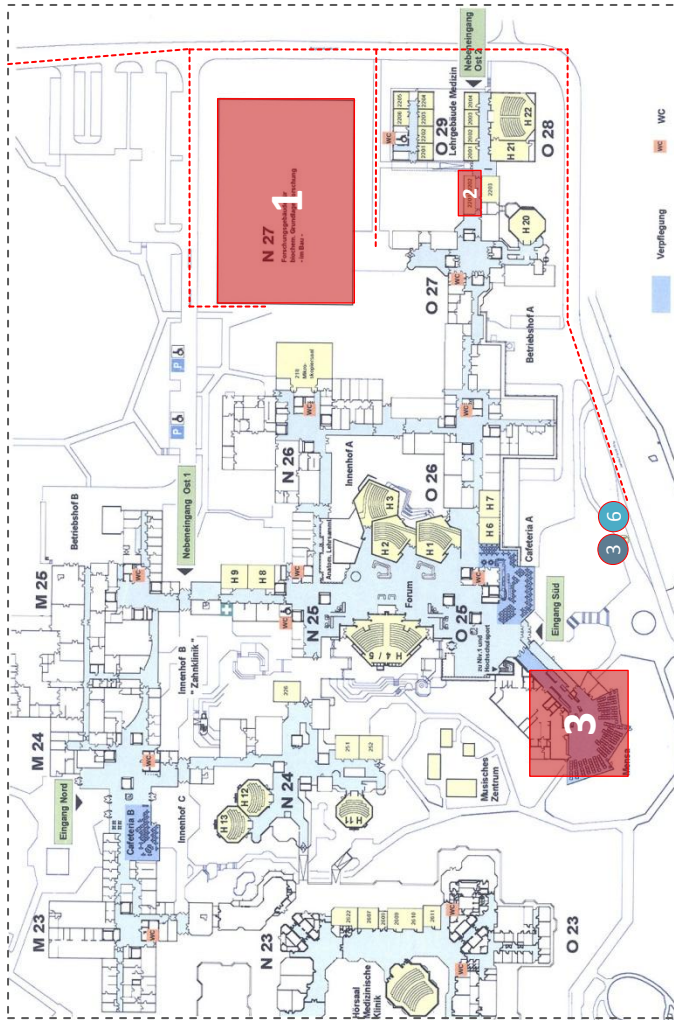

- 1 Conference venue
- 2 PhD workshop / Work in progress
- 3 Cafeteria

Science park I and II

Bus schedule

Line 3 (Ulm central station to Universität Süd)									
7	03	13	23	33	43	48	53	58	
8	03	13	23	33	43	53	58		
9	03	13	23	33	43	53			
10-18	03	13	23	33	43	53			
19	08	23	38	53					
20	08	23	43						
21-23	13	43							

Line 3 (Universität Süd to Ulm central station)									
7-18	07	17	27	37	47	57			
19	07	17	27	42	57				
20-23	12	30							

Line 6 (Ulm central station to Universität Süd)									
7-8	04	14	24	34	44	54			
9	04								
12-17	04	14	24	34	44	54			
10-18	03	13	23	33	43	53			