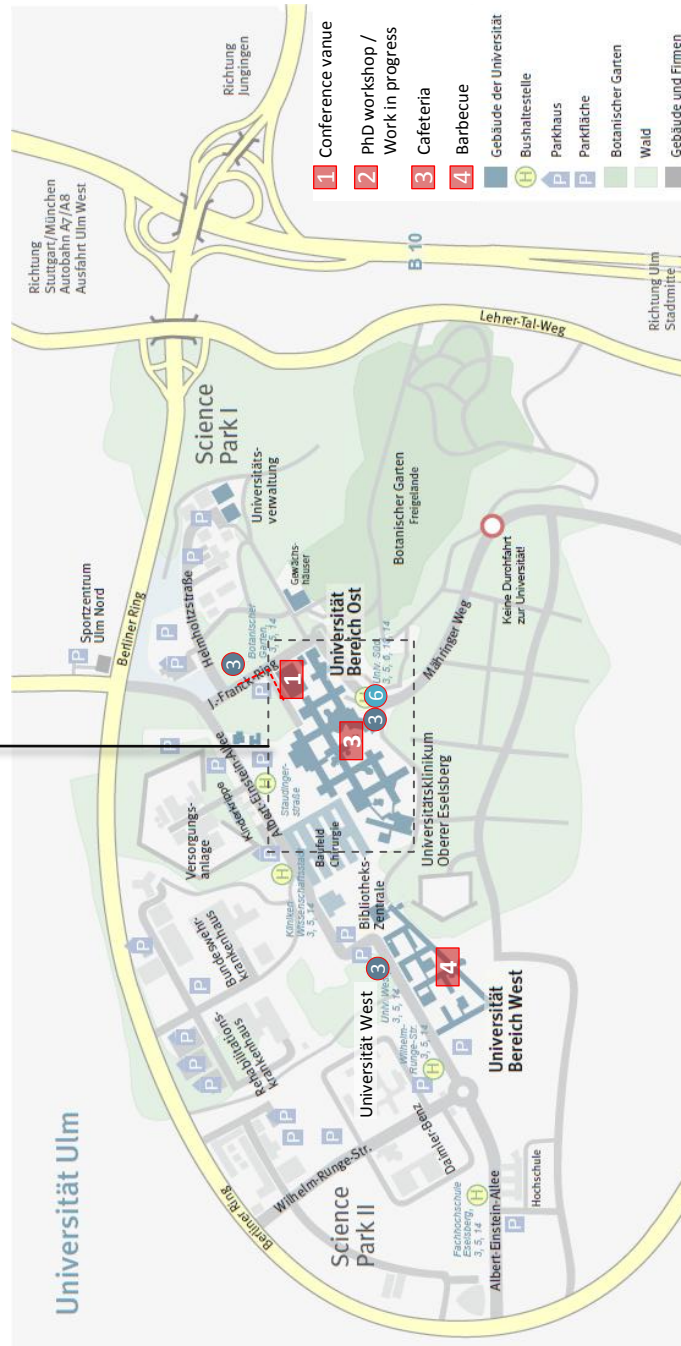

- 1 Conference venue
- 2 PhD workshop / Work in progress
- 3 Cafeteria

Science park I and II

Bus schedule

Line 3 (Ulm central station to Universität Süd)									
7	03	13	23	33	43	48	53	58	
8	03	13	23	33	43	53	58		
9	03	13	23	33	43	53			
10-18	03	13	23	33	43	53			
19	08	23	38	53					
20	08	23	43						
21-23	13	43							

Line 3 (Universität Süd to Ulm central station)									
7-18	07	17	27	37	47	57			
19	07	17	27	42	57				
20-23	12	30							

Line 6 (Ulm central station to Universität Süd)									
7-8	04	14	24	34	44	54			
9	04								
12-17	04	14	24	34	44	54			
10-18	03	13	23	33	43	53			