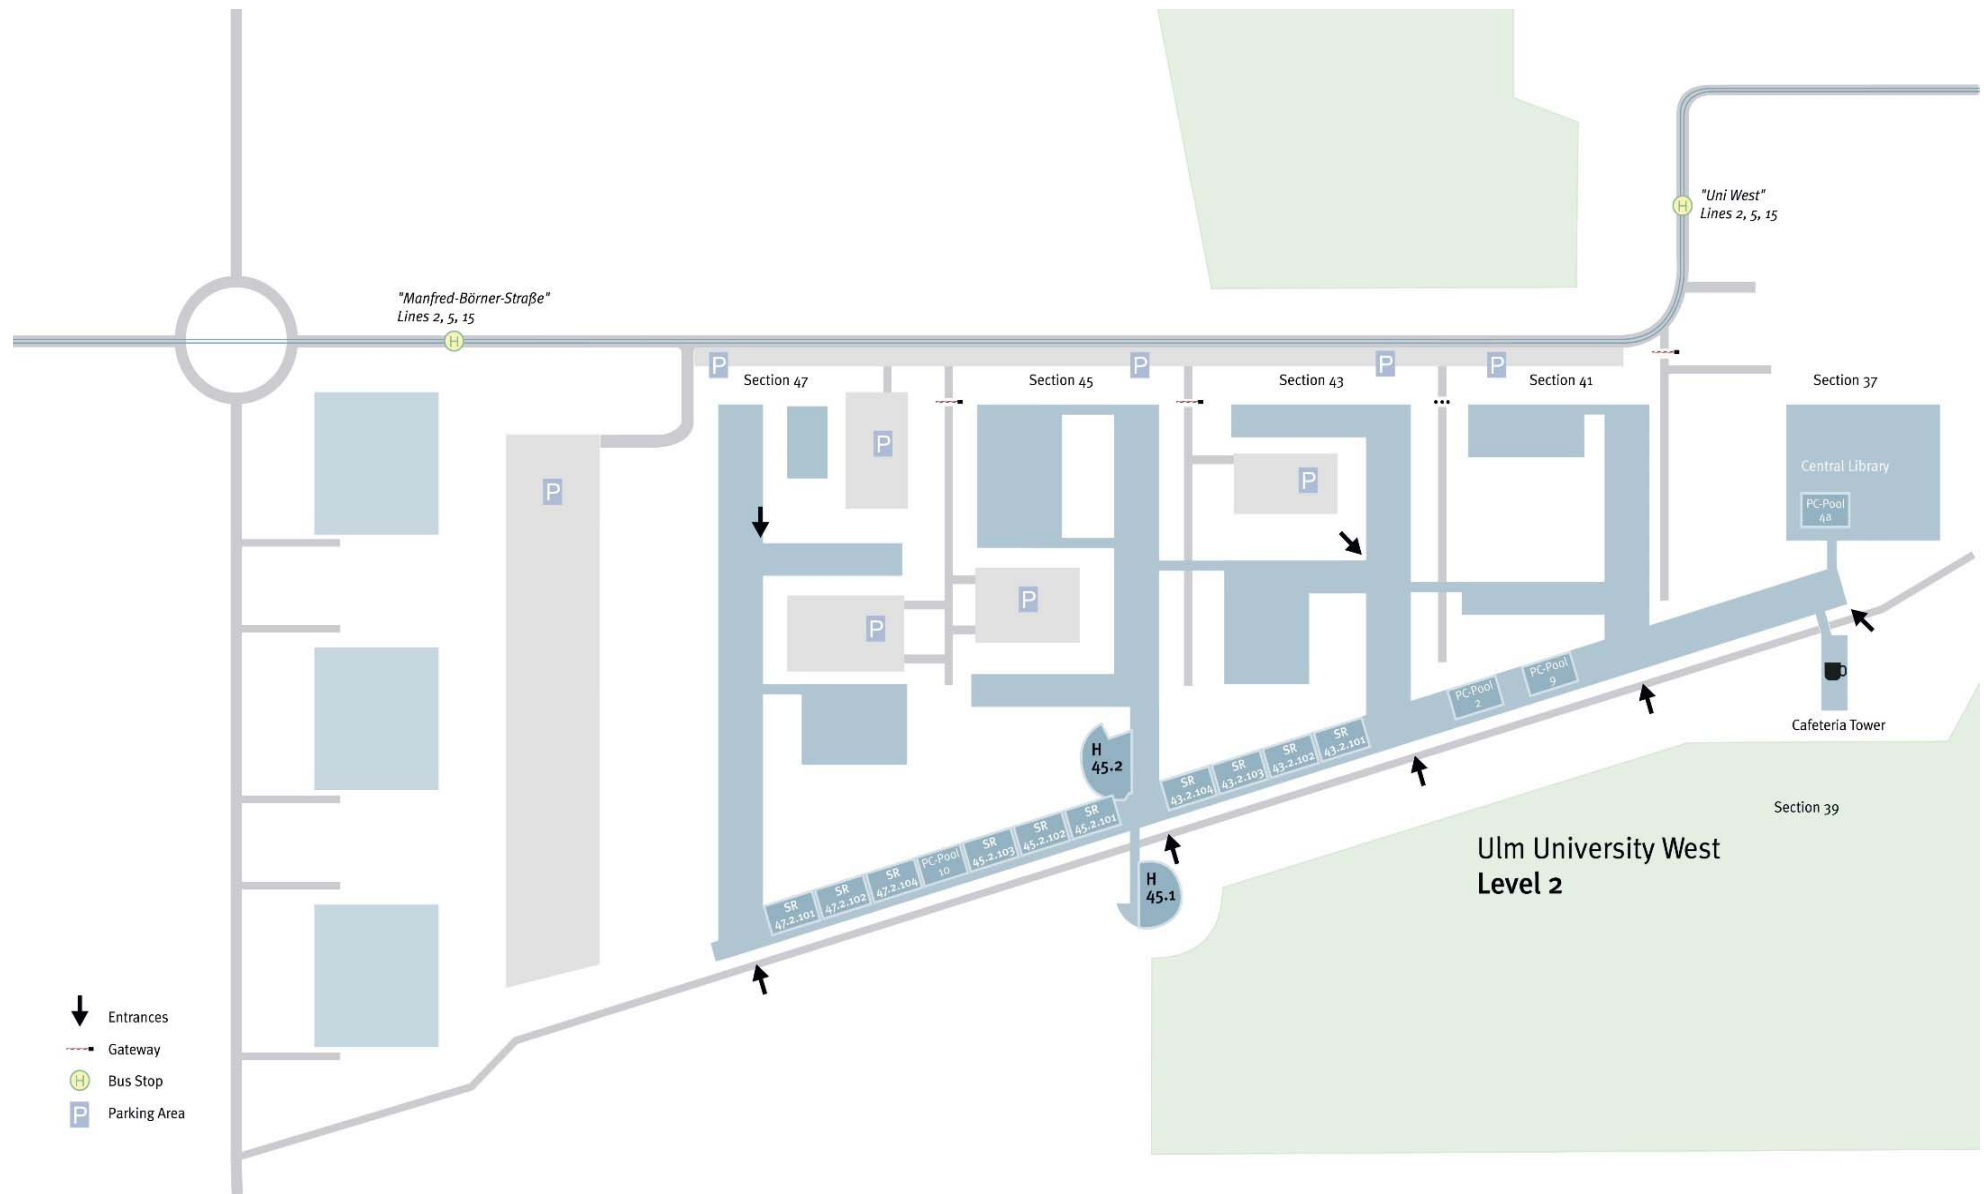

ATTENTION: No access to University except for busses, taxis, bikes

- ↓ Entrances
- - - Gateway
- Ⓜ Bus Stop
- Ⓟ Parking Area

Ulm University West
Level 2