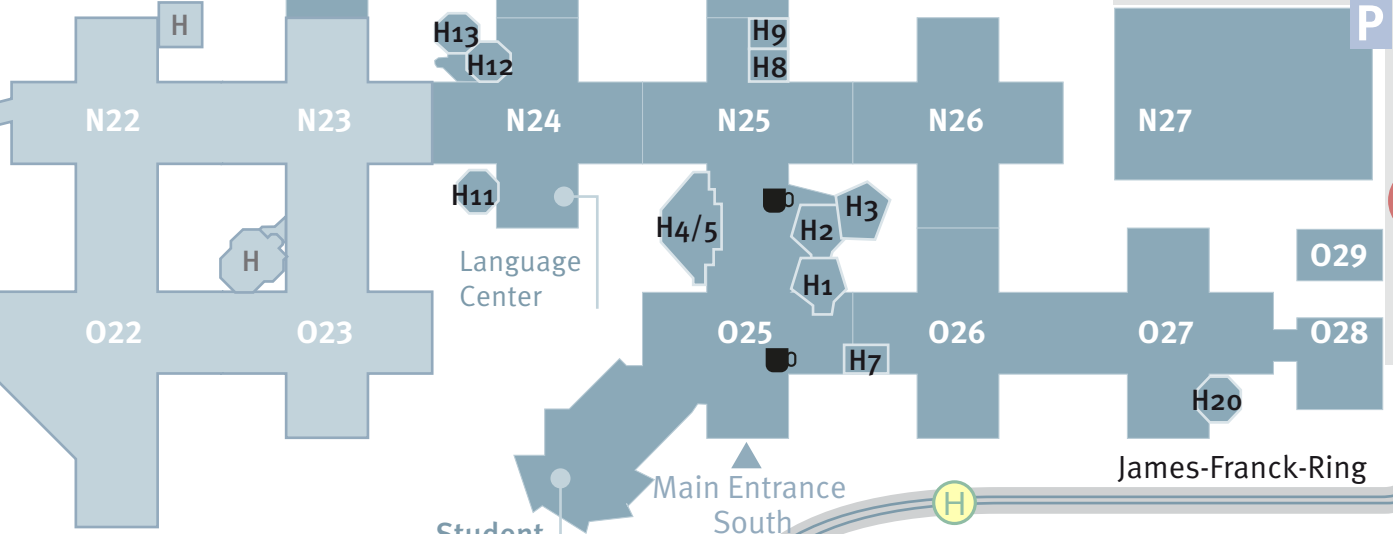

"Kliniken
Wissenschaftsstadt"
Lines 2, 5, 15

Surgical Clinic

Albert-Einstein-Allee
Pavillon I
International Office
Student Advisory Service
Admissions Office

Pavillon II
Medical Faculty
Dean's Office

"Botanischer Garten"
Lines 2, 5, 13

Office of the Registrar
Main Entrance North

Meyerhofstraße

Psycho-
somatics

Universität Ulm Ost

Language Center

Main Entrance South

Student Restaurant

James-Franck-Ring

"Universität Süd"
Lines 2, 5, 8, 13

Green Houses
Botanical Garden

ATTENTION: No access to University
except for busses, taxis, bikes