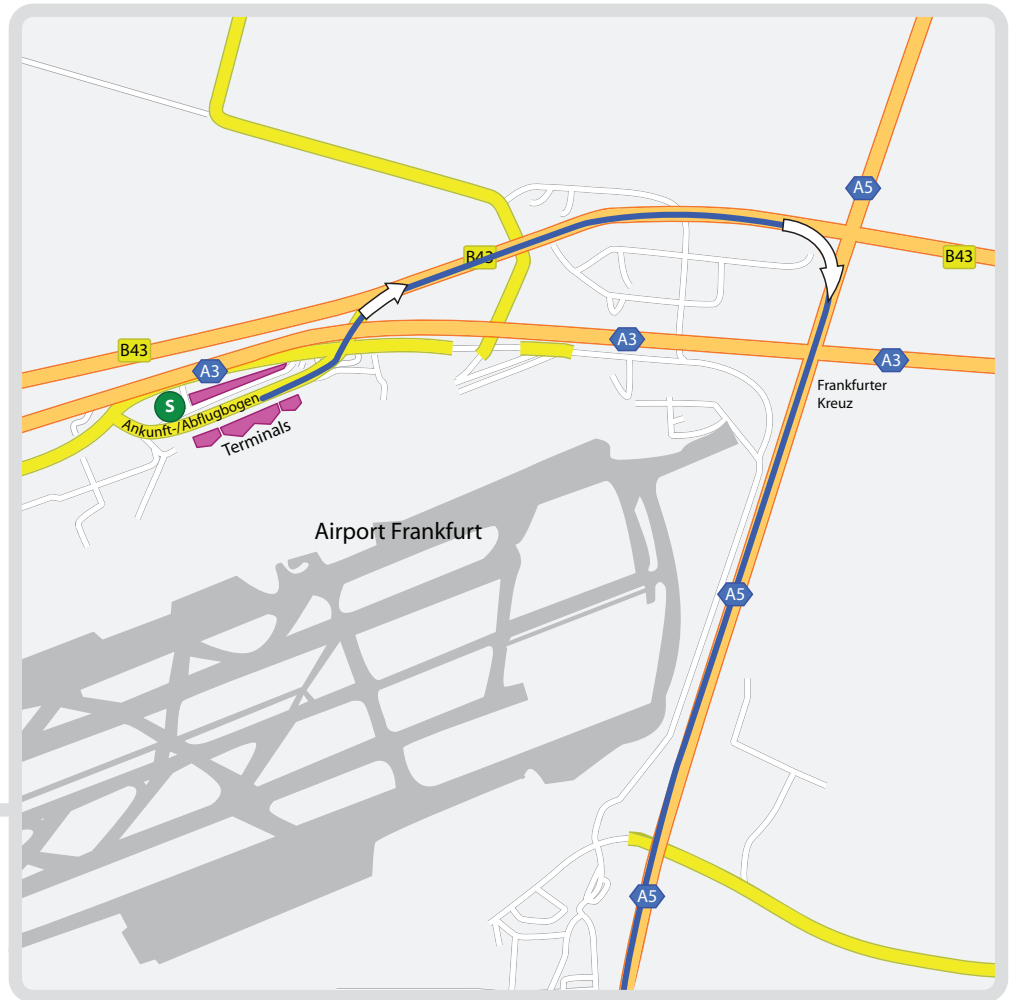

Driving directions from airport Frankfurt to BPM 09 at Ulm University

distance: 279 km | expected duration: 2 hours 30 mins

start: Ankunfthbogen, airport Frankfurt

1. Head east on Ankunfthbogen toward Flughafen Frankfurt am Main 0.7 km
2. Continue on Abflugring 0.4 km
3. Take the B43 ramp to Würzburg/A5/Basel/A3/Kassel/Frankfurt 0.2 km
4. Slight right at B43 1.7 km
5. Take the exit onto A5 toward Darmstadt/Basel 22.2 km
6. Continue on E451 (signs for Stuttgart/A67/Manheim/Saarbrücken) 0.8 km
7. Continue on A67 34.7 km
8. Continue on A6 31.6 km
9. Take exit 31-Kreuz Walldorf to merge onto A5 toward Karlsruhe/Basel 37.5 km
10. Take exit 46-Dreieck Karlsruhe to merge onto A8
toward Stuttgart/München/Pforzheim 143 km
11. Take exit 62-Ulm-West to merge onto B10 toward Friedrichshafen/Ulm 4.0 km
12. Take the exit toward Blaustein 0.3 km
13. Merge onto Berliner Ring/K9915 1.1 km
14. Turn left at K9912 12 m
15. Continue on Albert-Einstein-Allee 0.2 km
16. Turn left at James-Franck-Ring 75 m
17. Turn left at Helmholtzstraße 0.2 km

18. After you parked your car (you have to pay for the parking garage, but the area located on the right hand is free of charge) cross the Helmholtzstraße.
Turn right and follow the sidewalk through the forrest until you can see an orange and a green building on the right side.

Bypass the green one, the entrance is located right behind it.

destination: the BPM'09 is located in the O27 building

Caption of the map

	Autobahn 3		Autobahn
	Bundesstraße 43		Bundesstraße
	S-Bahn		normal street
	building		your route
	airport		enter / leave or change Autobahn
	parking space		

to downtown
↓

Caption of the map

street

track

your route
by car

bus station

your route
by bus

parking space