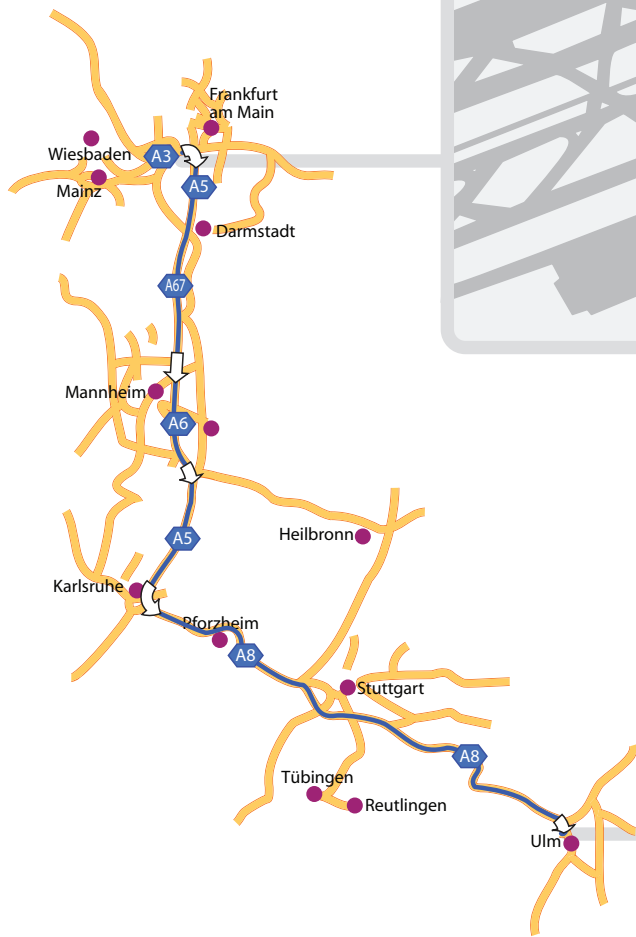

Driving directions from airport Frankfurt to BPM 09 at Ulm University

distance: 279 km | expected duration: 2 hours 30 mins

start: Ankunfthbogen, airport Frankfurt

1. Head east on Ankunfthbogen toward Flughafen Frankfurt am Main 0.7 km
2. Continue on Abflugring 0.4 km
3. Take the B43 ramp to Würzburg/A5/Basel/A3/Kassel/Frankfurt 0.2 km
4. Slight right at B43 1.7 km
5. Take the exit onto A5 toward Darmstadt/Basel 22.2 km
6. Continue on E451 (signs for Stuttgart/A67/Manheim/Saarbrücken) 0.8 km
7. Continue on A67 34.7 km
8. Continue on A6 31.6 km
9. Take exit 31-Kreuz Walldorf to merge onto A5 toward Karlsruhe/Basel 37.5 km
10. Take exit 46-Dreieck Karlsruhe to merge onto A8
toward Stuttgart/München/Pforzheim 143 km
11. Take exit 62-Ulm-West to merge onto B10 toward Friedrichshafen/Ulm 4.0 km
12. Take the exit toward Blaustein 0.3 km
13. Merge onto Berliner Ring/K9915 1.1 km
14. Turn left at K9912 12 m
15. Continue on Albert-Einstein-Allee 0.2 km
16. Turn left at James-Franck-Ring 75 m
17. Turn left at Helmholtzstraße 0.2 km

18. After you parked your car (you have to pay for the parking garage, but the area located on the right hand is free of charge) cross the Helmholtzstraße.
Turn right and follow the sidewalk through the forrest until you can see an orange and a green building on the right side.

Bypass the green one, the entrance is located right behind it.

destination: the BPM'09 is located in the O27 building

Caption of the map

	Autobahn 3		Autobahn
	Bundesstraße 43		Bundesstraße
	S-Bahn		normal street
	building		your route
	airport		enter / leave or change Autobahn
	parking space		

to downtown
↓

Caption of the map

street

track

your route
by car

bus station

your route
by bus

parking space