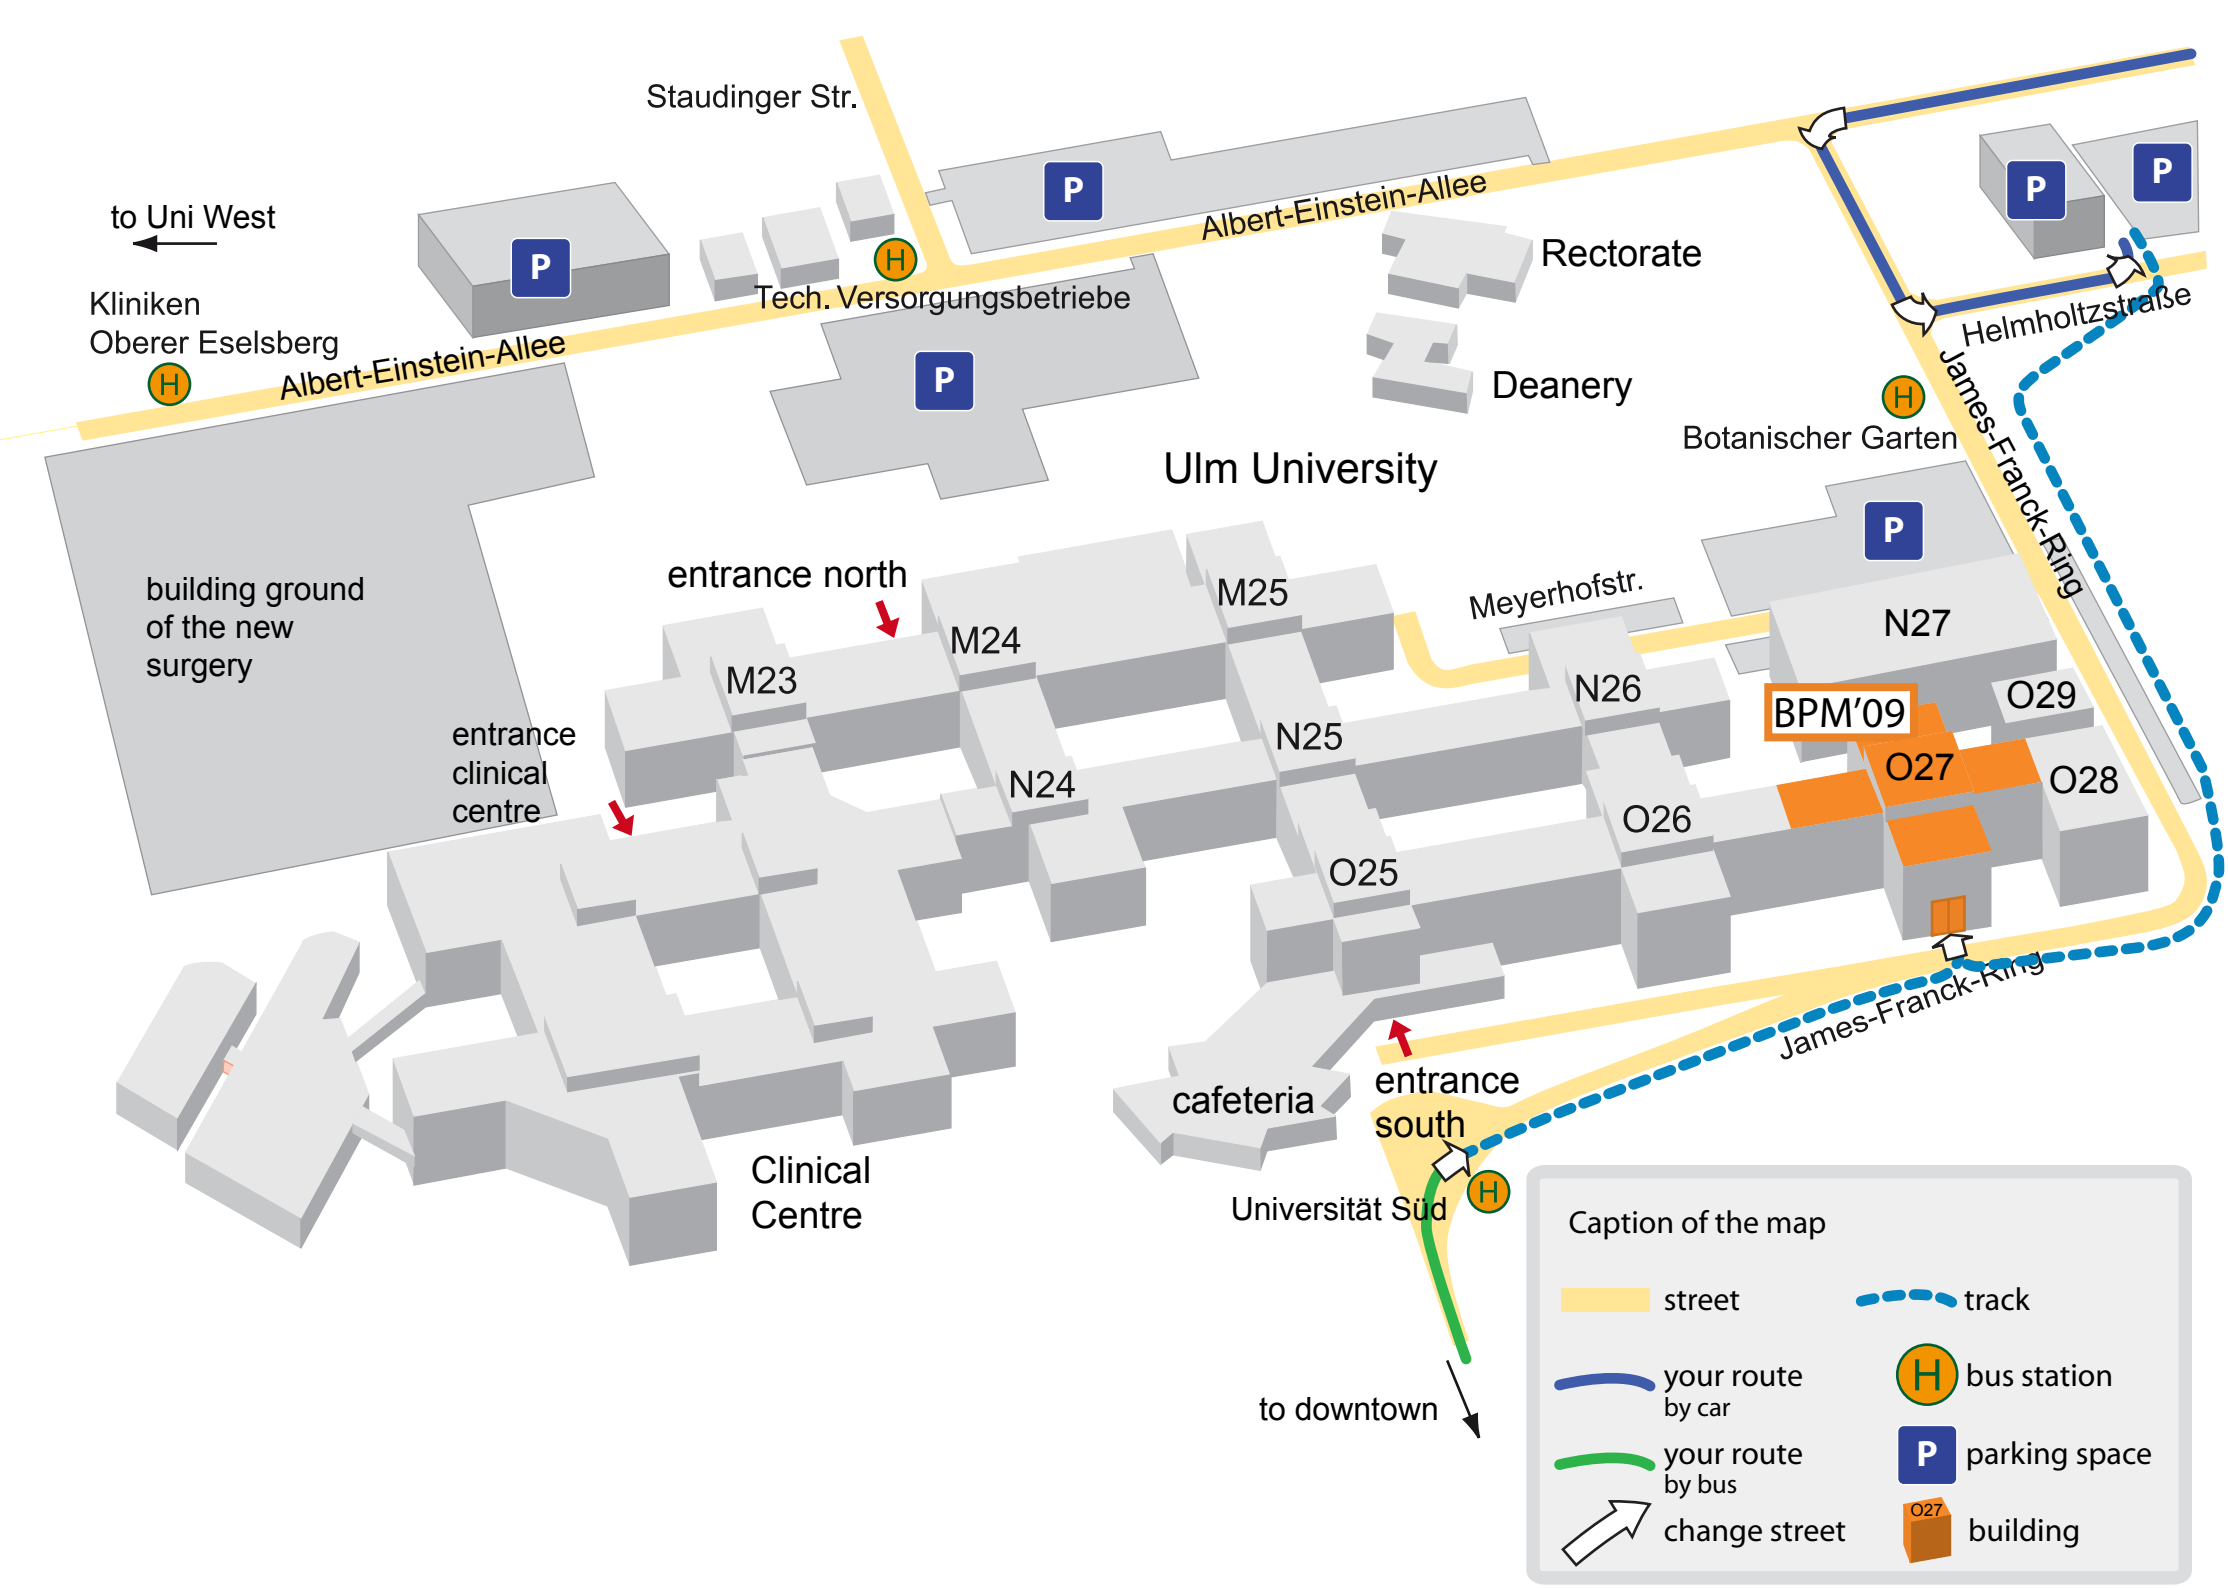

18. After you parked your car (you have to pay for the parking garage, but the area located on the right hand is free of charge) cross the Helmholtzstraße.
Turn right and follow the sidewalk through the forrest until you can see an orange and a green building on the right side.

Bypass the green one, the entrance is located right behind it.

destination: the BPM'09 is located in the O27 building

Caption of the map

	Autobahn 3		Autobahn
	Bundesstraße 43		Bundesstraße
	S-Bahn		normal street
	building		your route
	airport		enter / leave or change Autobahn
	parking space		

to Uni West
←

Kliniken
Oberer Eselsberg

Staudinger Str.

Albert-Einstein-Allee

Rectorate

Deanery

Ulm University

Botanischer Garten

to downtown
↓

Caption of the map

street

track

your route
by car

bus station

your route
by bus

parking space