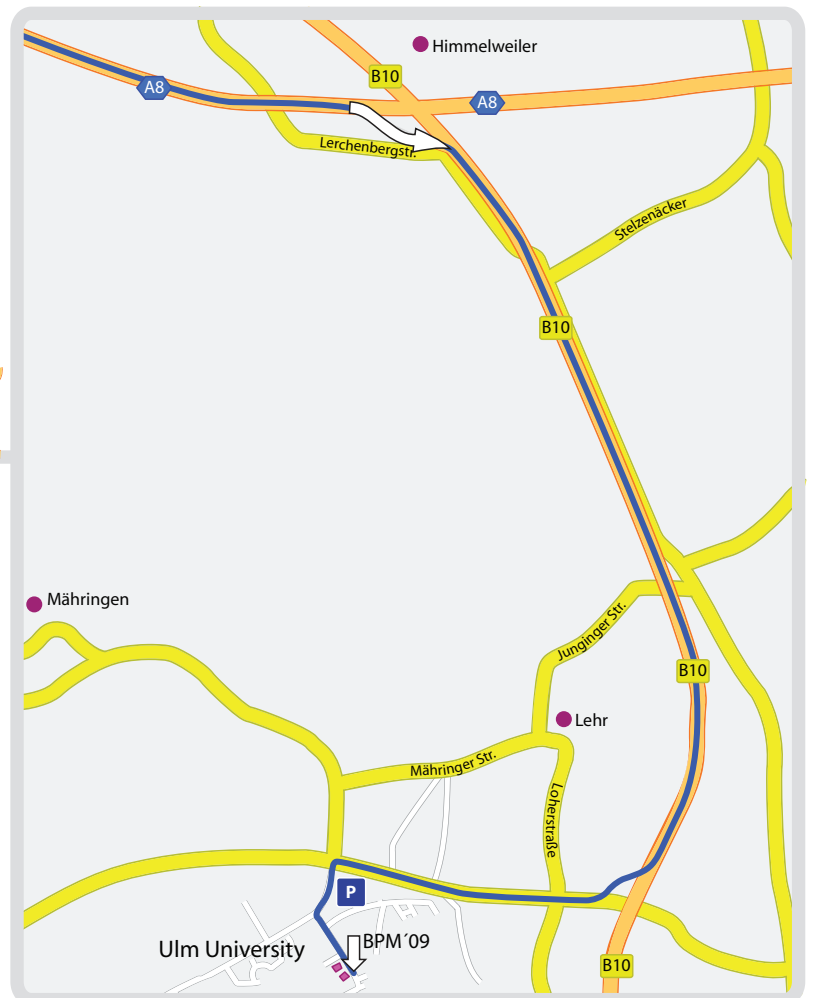

Driving directions from airport Frankfurt to BPM 09 at Ulm University

distance: 279 km | expected duration: 2 hours 30 mins

start: Ankunfthbogen, airport Frankfurt

1. Head east on Ankunfthbogen toward Flughafen Frankfurt am Main 0.7 km
2. Continue on Abflugring 0.4 km
3. Take the B43 ramp to Würzburg/A5/Basel/A3/Kassel/Frankfurt 0.2 km
4. Slight right at B43 1.7 km
5. Take the exit onto A5 toward Darmstadt/Basel 22.2 km
6. Continue on E451 (signs for Stuttgart/A67/Manheim/Saarbrücken) 0.8 km
7. Continue on A67 34.7 km
8. Continue on A6 31.6 km
9. Take exit 31-Kreuz Walldorf to merge onto A5 toward Karlsruhe/Basel 37.5 km
10. Take exit 46-Dreieck Karlsruhe to merge onto A8
toward Stuttgart/München/Pforzheim 143 km
11. Take exit 62-Ulm-West to merge onto B10 toward Friedrichshafen/Ulm 4.0 km
12. Take the exit toward Blaustein 0.3 km
13. Merge onto Berliner Ring/K9915 1.1 km
14. Turn left at K9912 12 m
15. Continue on Albert-Einstein-Allee 0.2 km
16. Turn left at James-Franck-Ring 75 m
17. Turn left at Helmholtzstraße 0.2 km

18. After you parked your car (you have to pay for the parking garage, but the area located on the right hand is free of charge) cross the Helmholtzstraße.
Turn right and follow the sidewalk through the forrest until you can see an orange and a green building on the right side.

Bypass the green one, the entrance is located right behind it.

destination: the BPM'09 is located in the O27 building

Caption of the map

	Autobahn 3		Autobahn
	Bundesstraße 43		Bundesstraße
	S-Bahn		normal street
	building		your route
	airport		enter / leave or change Autobahn
	parking space		

to downtown
↓

Caption of the map

street

track

your route
by car

bus station

your route
by bus

parking space