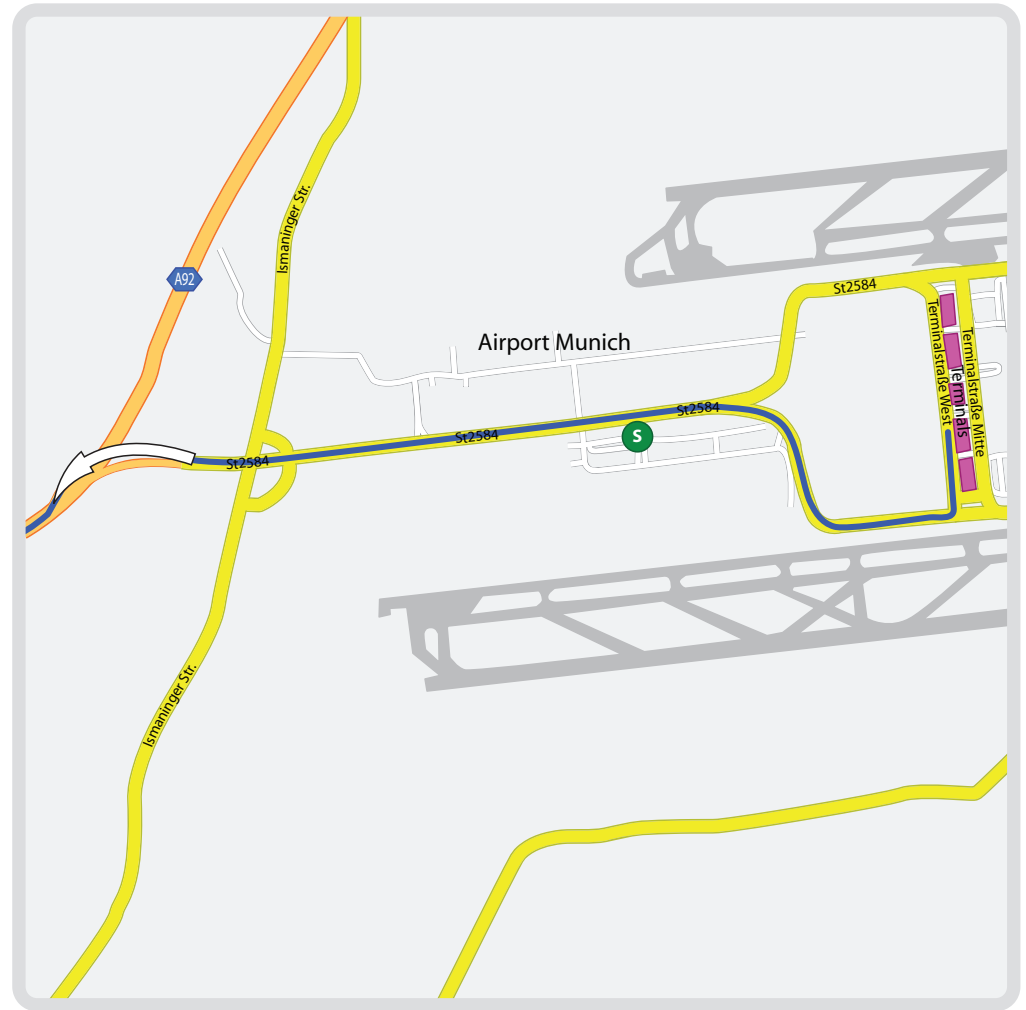

## Driving directions from airport Munich to BPM 09 at Ulm University

distance: 163 km | expected duration: 1 hour 30 mins

start: Terminalstraße West, airport Munich

1. Head south on Terminalstraße West 0.5 km
2. Slight right onto the ramp 0.2 km
3. Continue straight 1.3 km
4. Slight left at St2584 2.8 km
5. Take the ramp onto A92 22.1 km
6. Take exit 1-Dreieck München-Feldmoching to merge onto A99 toward Stuttgart/Lindau/Augsburg/München-West 8.2 km
7. Take exit 9-Dreieck München-Allach to merge onto A99 toward Stuttgart/Augsburg/Dachau/Fürstenfeldbruck 3.4 km
8. Take the exit onto A8 118 km
9. Take exit 62-Ulm-West to merge onto B10 toward Friedrichshafen/Ulm 4.6 km
10. Take the exit toward Blaustein 0.3 km
11. Merge onto Berliner Ring/K9915 1.1 km
12. Turn left at K9912 12 m
13. Continue on Albert-Einstein-Allee 0.2 km
14. Turn left at James-Franck-Ring 75 m
15. Turn left at Helmholtzstraße 0.2 km
16. After you parked your car (you have to pay for the parking garage, but the area located on the right hand is free of charge) cross the Helmholtzstraße.  
Turn right and follow the sidewalk through the forrest until you can see an orange and a green building on the right side.  
Bypass the green one, the entrance is located right behind it.

destination: the BPM'09 is located in the O27 building

**Caption of the map**

Autobahn 3	Autobahn
Bundesstraße 43	Bundesstraße
S-Bahn	normal street
building	your route
airport	enter / leave or change Autobahn
parking space	