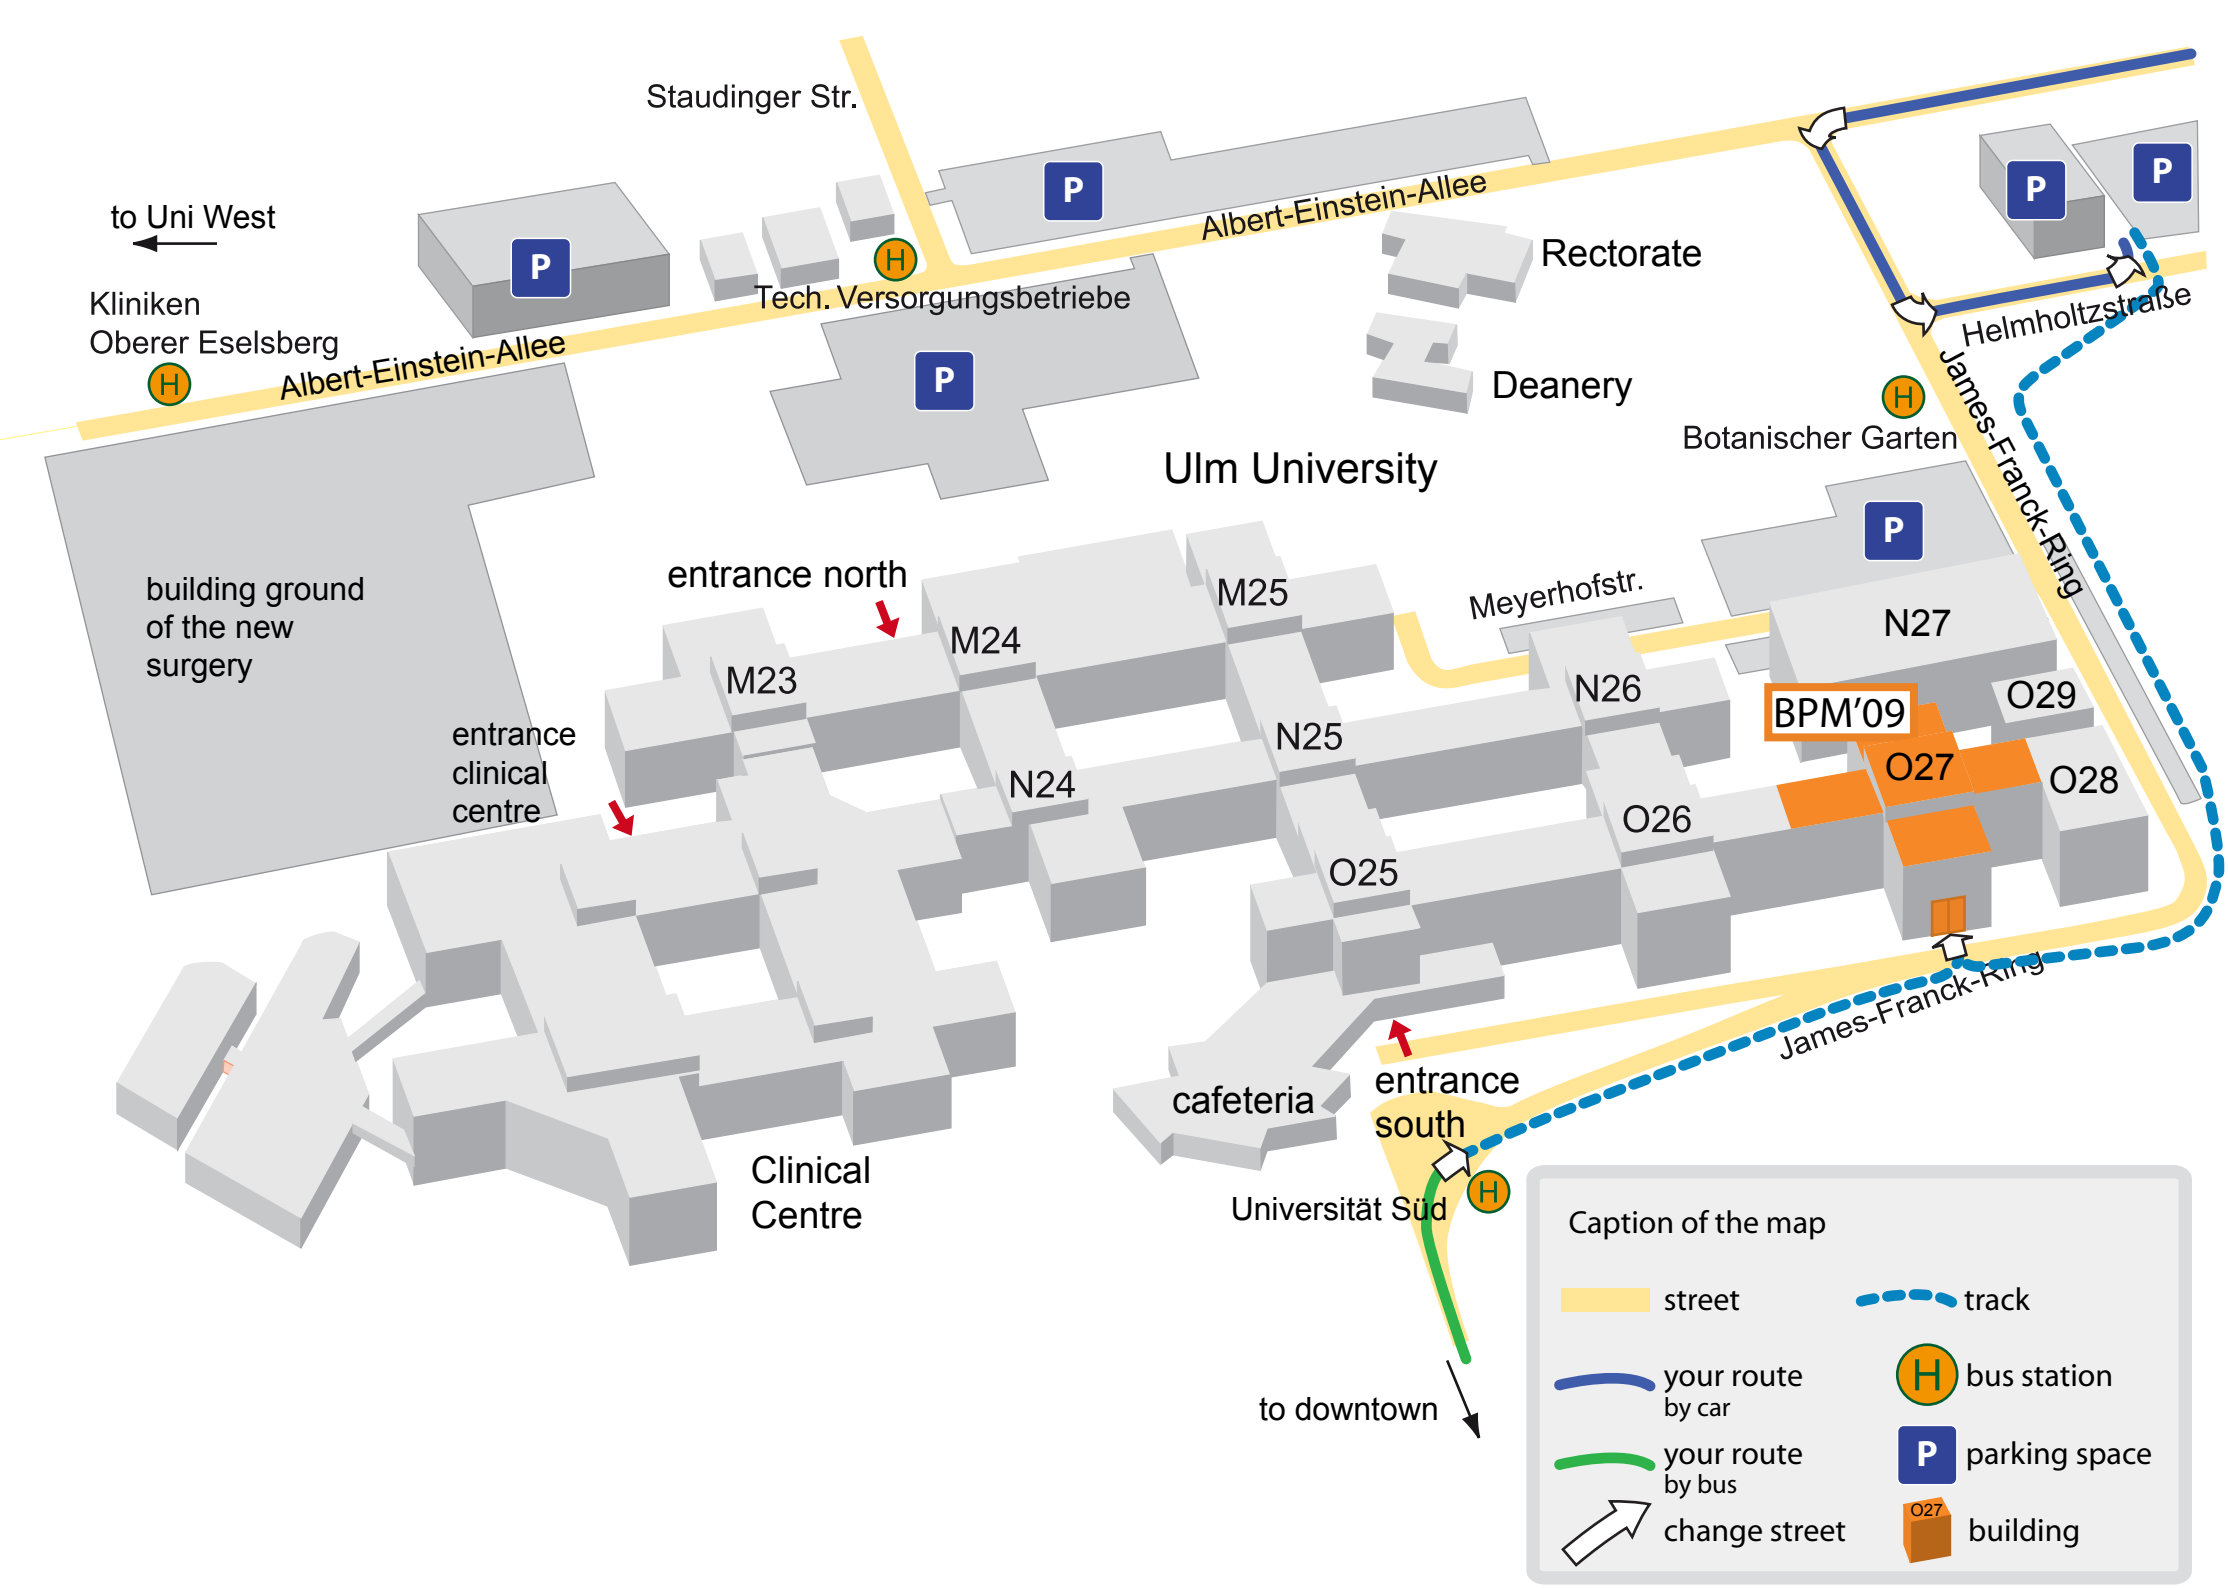

### start: airport Stuttgart

1. Take the S-Bahn line S2 or S3 towards Hauptbahnhof Stuttgart  
the trains leave frequently all 10 respectively 20 minutes. 27 mins
2. Take a train towards Ulm Hauptbahnhof  
the fastest way: ICE trains 1 hour  
the cheapest way: regional trains (ask at the desk for a Baden-Württemberg ticket) 1 h 20 mins
3. Leave the train station of Ulm and walk straight ahead  
Now you have either the possibility to take a taxi -> 4a  
or you can take the bus to university -> 4b
- 4a. Taxis can normally be found close to the train station, if none is available you can call  
the service hotline (tel.: +49 731 / 66066) and ask for one.  
Ask the driver to go to James-Franck-Ring at the university, the BPM'09 is located  
in the O27 building. 10 mins
- 4b. The bus station is located between the two lanes of the Friedrich-Ebert-Straße,  
which is the road in front of the train station.  
You find the buses running towards university on the opposite side of the road.  
Lines 3 and 6 are running frequently towards University Süd.  
Leave the bus at the station called "Universität Süd" from where you can see  
a number of buildings.  
Now follow the sidewalk to the rightmost building you can see. 10 mins

### destination: the BPM'09 is located in the O27 building

For further information and ticket reservation please visit the following websites:

airport Stuttgart

-> [http://www.stuttgart-airport.com/sys/index.php?section\\_id=0&id=0&lang=1](http://www.stuttgart-airport.com/sys/index.php?section_id=0&id=0&lang=1)

Stuttgart main train station

-> <http://www.stgt.com/stuttgart/homee.htm>

Die Bahn (german railway service)

-> <http://www.bahn.de/international/view/en/index.shtml>

to Uni West  
←

Kliniken  
Oberer Eselsberg

Staudinger Str.

Albert-Einstein-Allee

Rectorate

Deanery

Ulm University

Botanischer Garten

Helmholtzstraße

James-Franck-Ring